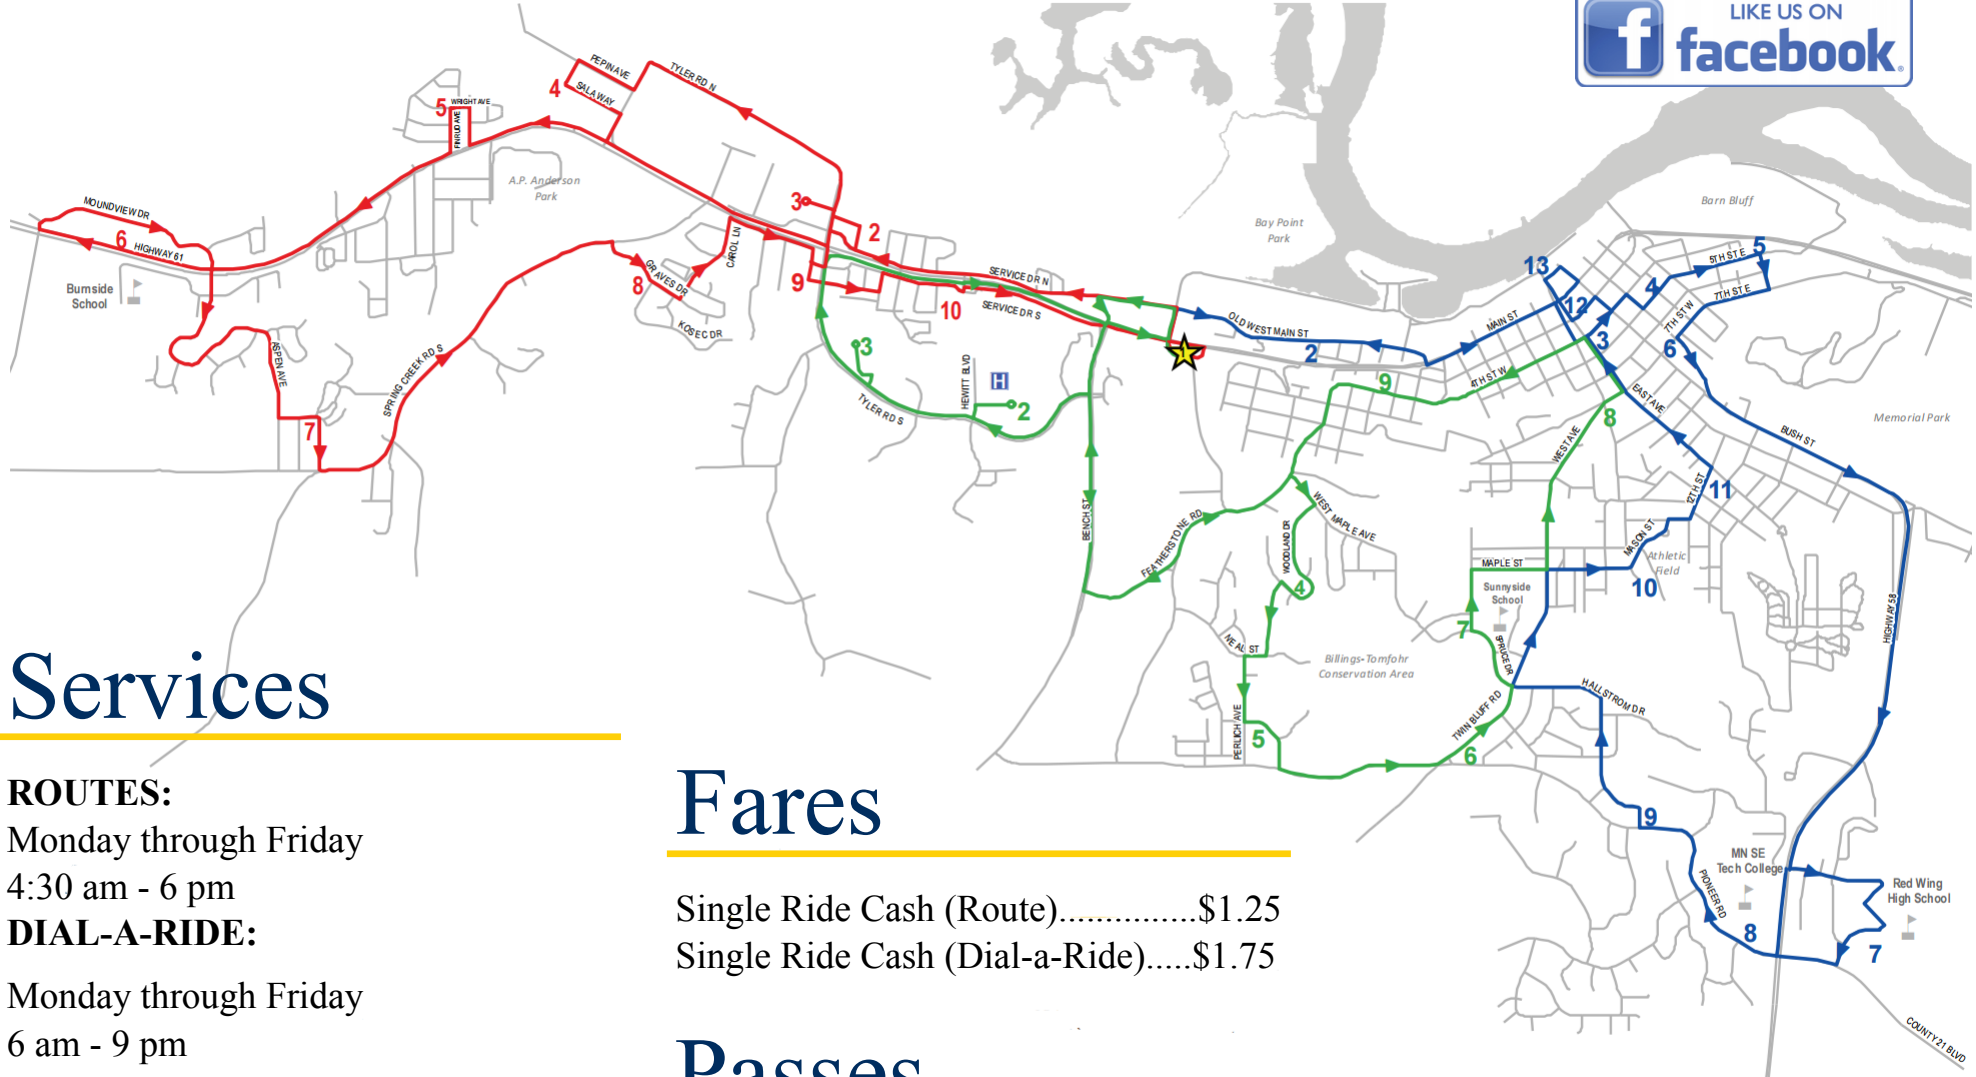

Red Wing Red Route

1. Transfer Station	4:30	5:15	6:00	6:45	7:30	8:15	9:00	9:45	10:30	11:15	12:00	12:45	1:30	2:15	3:00	3:45	4:30	5:15
2. Target (Outbound)	-	-	-	-	-	-	9:03	9:48	10:33	11:18	12:03	12:48	1:33	-	-	4:33	5:18	-
3. JC Penny (Outbound)	-	-	-	6:49	7:34	8:19	9:04	9:49	10:34	11:19	12:04	12:49	1:34	2:19	3:04	3:49	4:34	5:19
4. ProAct (Outbound)	-	-	-	6:51	7:36	8:21	-	-	-	-	-	12:51	-	2:21	3:06	-	-	-
5. Finrud & Wright	4:39	5:24	6:09	6:54	7:39	-	9:09	9:54	10:39	11:24	12:09	12:54	1:39	2:24	3:09	3:54	4:39	5:24
6. BIC	4:41	5:26	6:11	6:56	7:41	8:26	9:11	9:56	10:41	11:26	12:11	12:56	1:41	2:26	3:11	3:56	4:41	5:26
7. Grandview	4:46	5:31	6:16	7:01	7:46	8:31	9:16	10:01	10:46	11:31	12:16	1:01	1:46	2:31	3:16	4:01	4:46	5:31
8. Kosec & Graves	4:50	5:35	6:20	7:05	7:50	8:35	9:20	10:05	10:50	11:35	12:20	1:05	1:50	2:35	3:20	4:05	4:50	5:35
9. Econo West	4:55	5:40	6:25	7:10	7:55	8:40	9:25	10:10	10:55	11:40	12:25	1:10	1:55	2:40	3:25	4:10	4:55	5:40
4. ProAct (Inbound)	-	-	-	-	-	-	10:14	-	-	11:44	-	1:14	1:59	2:44	-	-	-	-
2. Target (Inbound)	-	-	-	-	-	-	9:28	-	10:58	-	12:28	-	-	-	-	-	4:58	5:43
3. JC Penny (Inbound)	4:59	5:44	6:29	7:14	7:59	8:44	9:29	-	10:59	-	12:29	-	-	-	3:29	4:14	4:59	5:44
10. Merchants Bank	5:04	5:49	6:34	7:19	8:04	8:49	9:34	10:21	11:04	11:51	12:34	1:21	2:06	2:51	3:34	4:19	5:04	5:49
1. Transfer Station	5:10	5:55	6:40	7:25	8:10	8:55	9:40	10:25	11:10	11:55	12:40	1:25	2:10	2:55	3:40	4:25	5:10	5:55

Services

ROUTES:
 Monday through Friday
 4:30 am - 6 pm

DIAL-A-RIDE:
 Monday through Friday
 6 am - 9 pm
 Saturday & Sunday
 7 am - 5 pm

DISPATCH:
 Monday through Friday
 4:30 am - 9 pm
 Saturday
 7 am - 5 pm
 Sunday
 7 am - 4:30 pm