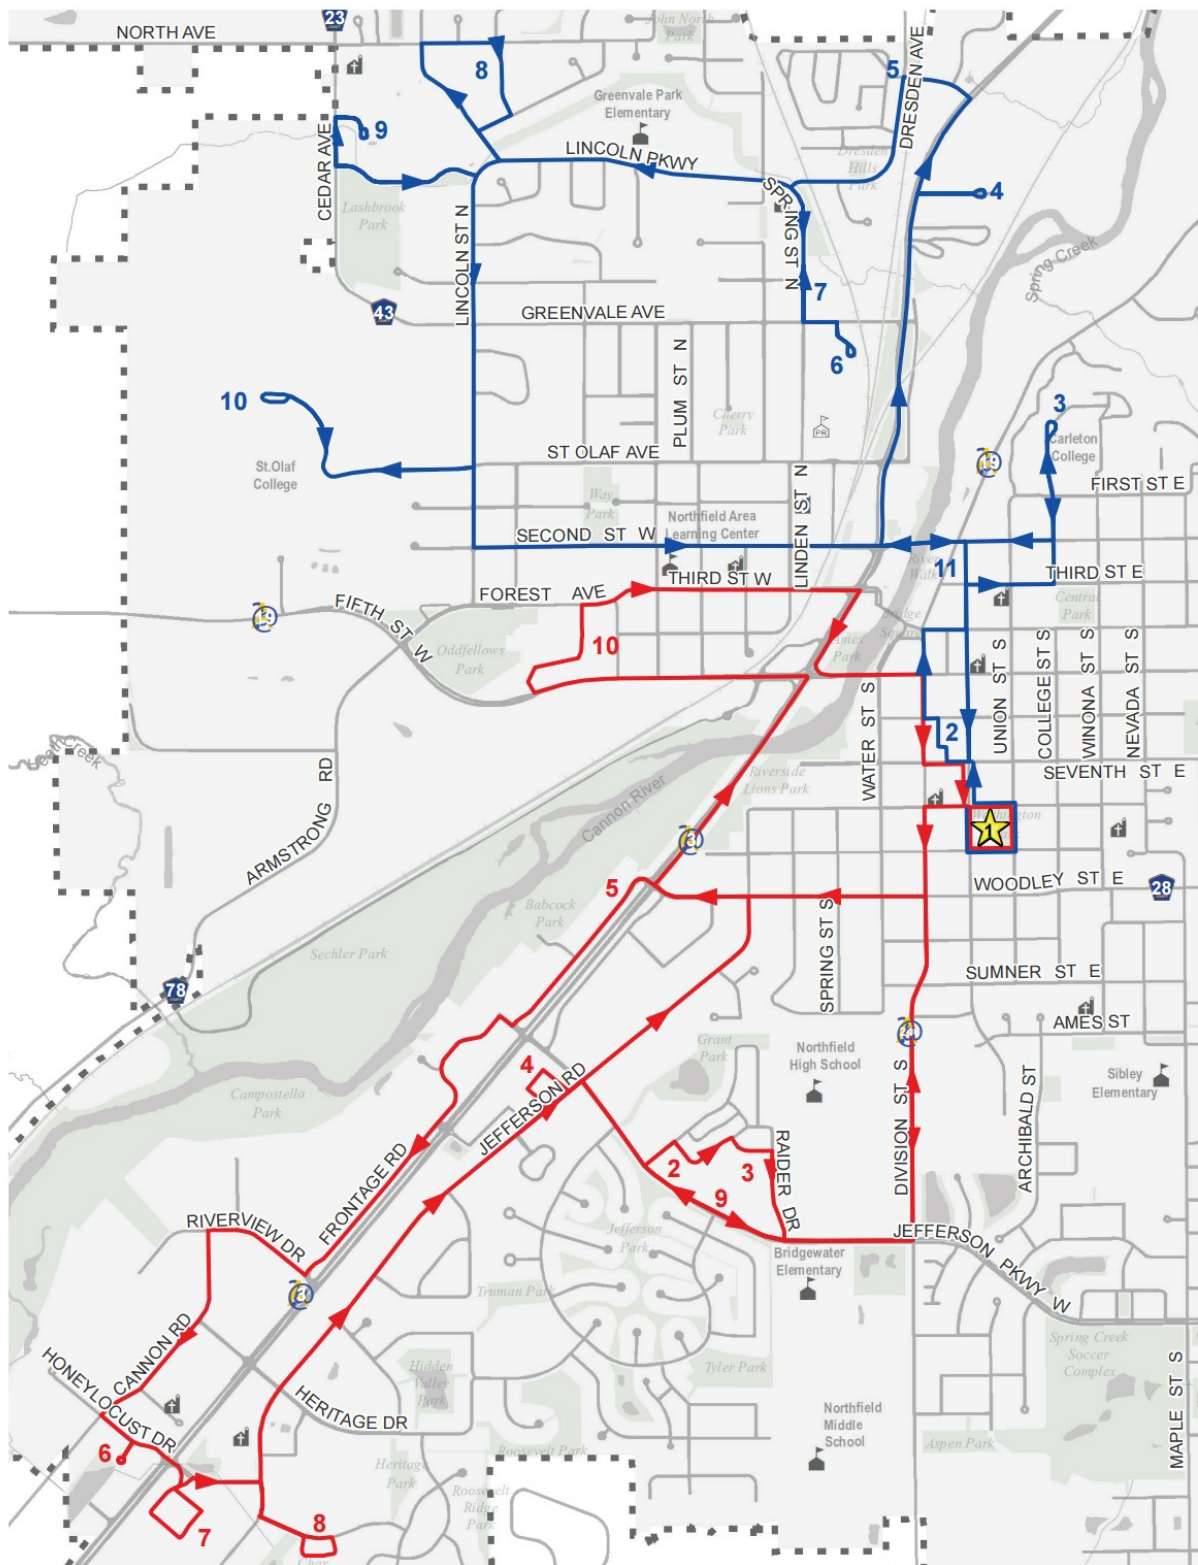

Northfield Blue Route

1. City Hall (Washington)	6:00	6:45	7:30	8:15	9:00	9:45	10:30	11:15	12:00	12:45	1:30	2:15	3:00	3:45	4:30	5:15
2. Family Fare	6:01	6:46	7:31	8:16	9:01	9:46	10:31	11:16	12:01	12:46	1:31	2:16	3:01	3:46	4:31	5:16
3. Carleton College	6:06	6:51	7:36	8:21	9:06	9:51	10:36	11:21	12:06	12:51	1:36	2:21	3:06	3:51	4:36	5:21
4. Northfield Estates	6:10	6:55	7:40	8:25	9:10	9:55	10:40	11:25	12:10	12:55	1:40	2:25	3:10	3:55	4:40	5:25
5. Viking Terrace	6:13	6:58	7:43	8:28	9:13	9:58	10:43	11:28	12:13	12:58	1:43	2:28	3:13	3:58	4:43	5:28
6. Greenvale Apartments	6:16	7:01	7:46	8:31	9:16	10:01	10:46	11:31	12:16	1:01	1:46	2:31	3:16	4:01	4:46	5:31
7. South Oak Apartments	6:18	7:03	7:48	8:33	9:18	10:03	10:48	11:33	12:18	1:03	1:48	2:33	3:18	4:03	4:48	5:33
8. Ensley Apartments	6:21	7:06	7:51	8:36	9:21	10:06	10:51	11:36	12:21	1:06	1:51	2:36	3:21	4:06	4:51	5:36
9. Northfield Manor	6:25	7:10	7:55	8:40	9:25	10:10	10:55	11:40	12:25	1:10	1:55	2:40	3:25	4:10	4:55	5:40
10. St. Olaf College	6:31	7:16	8:01	8:46	9:31	10:16	11:01	11:46	12:31	1:16	2:01	2:46	3:31	4:16	5:01	5:46
11. Library	6:38	7:23	8:08	8:53	9:38	10:23	11:08	11:53	12:38	1:23	2:08	2:53	3:38	4:23	5:08	5:53
1. City Hall (Washington)	6:40	7:25	8:10	8:55	9:40	10:25	11:10	11:55	12:40	1:25	2:10	2:55	3:40	4:25	5:10	5:55

Northfield Red Route

1. City Hall (Washington)	6:00	6:45	7:30	8:15	9:00	9:45	10:30	11:15	12:00	12:45	1:30	2:15	3:00	3:45	4:30	5:15
2. Koester Court (Outbound)	6:04	6:49	7:34	8:19	9:04	9:49	10:34	11:19	12:04	12:49	1:34	2:19	3:04	3:49	4:34	5:19
3. NCRC (Outbound)	6:05	6:50	7:35	8:20	9:05	9:50	10:35	11:20	12:05	12:50	1:35	2:20	3:05	3:50	4:35	5:20
4. Allina Clinic	6:08	6:53	7:38	8:23	9:08	9:53	10:38	11:23	12:08	12:53	1:38	2:23	3:08	3:53	4:38	5:23
5. Culvers	6:11	6:56	7:41	8:26	9:11	9:56	10:41	11:26	12:11	12:56	1:41	2:26	3:11	3:56	4:41	5:26
6. Dollar Tree	-	-	-	8:31	9:16	10:01	10:46	11:31	12:16	1:01	1:46	2:31	3:16	4:01	4:46	5:31
7. Target/Cub Foods	6:19	7:04	7:49	8:34	9:19	10:04	10:49	11:34	12:19	1:04	1:49	2:34	3:19	4:04	4:49	5:34
8. YMCA	6:21	7:06	7:51	8:36	9:21	10:06	10:51	11:36	12:21	1:06	1:51	2:36	3:21	4:06	4:51	5:36
2. Koester Court (Inbound)	6:25	7:10	7:55	8:40	9:25	10:10	-	-	-	-	1:55	2:40	3:25	4:10	4:55	5:40
3. NCRC (Inbound)	6:26	7:11	7:56	8:41	9:26	10:11	-	-	-	-	1:56	2:41	3:26	4:11	4:56	5:41
9. Senior Center	-	-	-	-	-	-	10:56	11:41	12:26	1:11	-	-	-	-	-	-
10. Three Links	-	7:19	8:04	8:49	9:34	10:19	11:04	11:49	12:34	1:19	2:04	2:49	3:34	4:19	5:04	5:49
1. City Hall (Washington)	6:40	7:25	8:10	8:55	9:40	10:25	11:10	11:55	12:40	1:25	2:10	2:55	3:40	4:25	5:10	5:55

Fares

- Single Ride Cash (Route).....$1.25
- Single Ride Cash (Dial-a-Ride).....$1.75

Passes/Tokens

- Monthly Route Pass.....$31-$38
- Student School Route Pass.....$20
- Tokens are available in any quantity
- Passes sold at: City Hall, Cub Foods and Just Foods Co-op