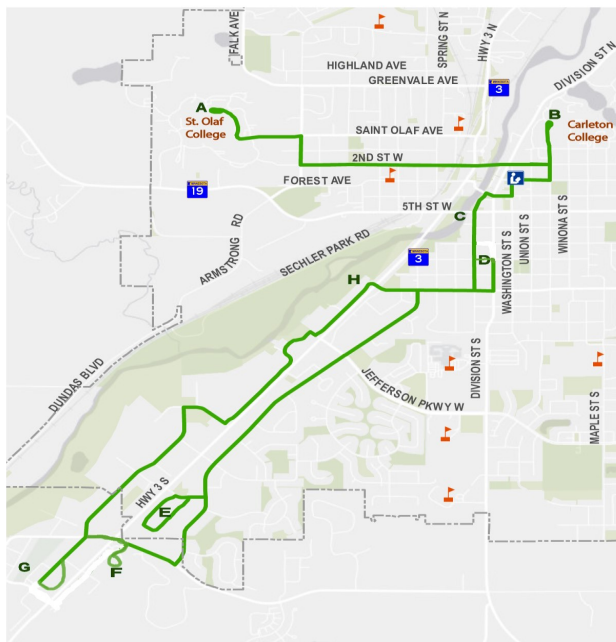

NORTHFIELD EXPRESS ROUTE

Express Route is only available during the St. Olaf and Carleton College School Year

Monday - Saturday 3 pm - 10 pm

A. St. Olaf	3:00	4:00	5:00	6:00	7:00	8:00	9:00
B. Carleton	3:07	4:07	5:07	6:07	7:07	8:07	9:07
C. Food Co-op	3:12	4:12	5:12	6:12	7:12	8:12	9:12
D. Express Care Clinic	3:13	4:13	5:13	6:13	7:13	8:13	9:13
E. Cub/Target	3:20	4:20	5:20	6:20	7:20	8:20	9:20
F. Aldi	3:26	4:26	5:26	6:26	7:26	8:26	9:26
G. Cinema 10	3:32	4:32	5:32	6:32	7:32	8:32	9:32
H. El Tequila	3:38	4:38	5:38	6:38	7:38	8:38	9:38
C. Food Co-op	3:41	4:41	5:41	6:41	7:41	8:41	9:41
B. Carleton	3:49	4:49	5:49	6:49	7:49	8:49	9:49
A. St. Olaf	3:55	4:55	5:55	6:55	7:55	8:55	9:55

Services

ROUTES:

Monday through Friday
6:00 am - 6:00 pm

DIAL-A-RIDE:

Monday through Friday
6:00 am - 9:00 pm

Saturday
7:00 am - 5:00 pm

DISPATCH:

Monday through Friday
5:00 am - 7:00 pm