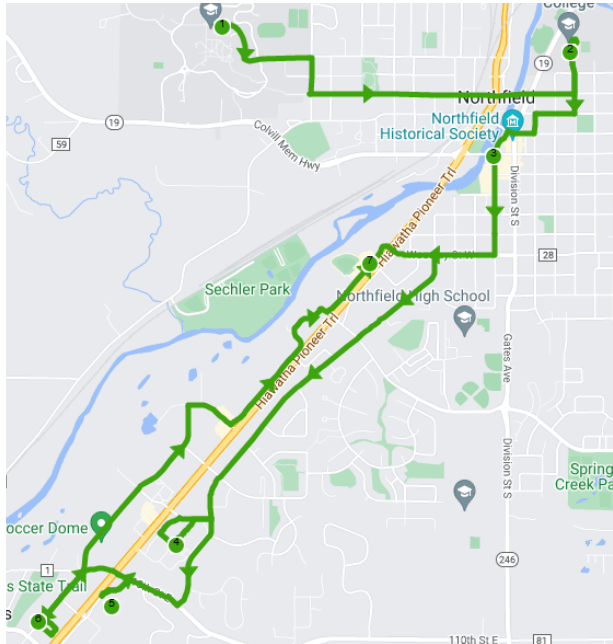

NORTHFIELD EXPRESS ROUTE

Express Route is only available during the St. Olaf and Carleton College School Year

Monday - Saturday 3 pm - 10 pm

1. St. Olaf	3:00	4:00	5:00	6:00	7:00	8:00	9:00
2. Carleton	3:07	4:07	5:07	6:07	7:07	8:07	9:07
3. Food Co-op	3:12	4:12	5:12	6:12	7:12	8:12	9:12
4. Cub/Target	3:20	4:20	5:20	6:20	7:20	8:20	9:20
5. Aldi	3:26	4:26	5:26	6:26	7:26	8:26	9:26
6. Cinema 10	3:32	4:32	5:32	6:32	7:32	8:32	9:32
7. El Tequila	3:38	4:38	5:38	6:38	7:38	8:38	9:38
3. Food Co-op	3:41	4:41	5:41	6:41	7:41	8:41	9:41
2. Carleton	3:49	4:49	5:49	6:49	7:49	8:49	9:49
1. St. Olaf	3:55	4:55	5:55	6:55	7:55	8:55	9:55

Services

ROUTES:

Monday through Friday
6:00 am - 6:00 pm

DIAL-A-RIDE:

Monday through Friday
6:00 am - 9:00 pm

Saturday
7:00 am - 5:00 pm

DISPATCH:

Monday through Friday
5:00 am - 7:00 pm