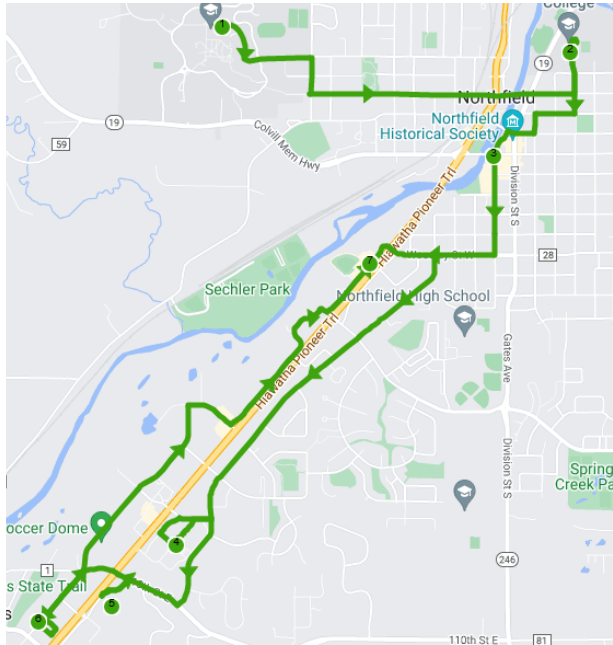

# NORTHFIELD EXPRESS ROUTE

*Express Route is only available during the St. Olaf and Carleton College School Year*

Monday - Saturday 3 pm - 10 pm

1. St. Olaf	3:00	4:00	5:00	6:00	7:00	8:00	9:00
2. Carleton	3:07	4:07	5:07	6:07	7:07	8:07	9:07
3. Food Co-op	3:12	4:12	5:12	6:12	7:12	8:12	9:12
4. Cub/Target	3:20	4:20	5:20	6:20	7:20	8:20	9:20
5. Aldi	3:26	4:26	5:26	6:26	7:26	8:26	9:26
6. Cinema 10	3:32	4:32	5:32	6:32	7:32	8:32	9:32
7. El Tequila	3:38	4:38	5:38	6:38	7:38	8:38	9:38
3. Food Co-op	3:41	4:41	5:41	6:41	7:41	8:41	9:41
2. Carleton	3:49	4:49	5:49	6:49	7:49	8:49	9:49
1. St. Olaf	3:55	4:55	5:55	6:55	7:55	8:55	9:55

### ROUTES:

Monday through Friday  
6:00 am - 6:00 pm

### DIAL-A-RIDE:

Monday through Friday  
6:00 am - 9:00 pm

Saturday  
7:00 am - 5:00 pm