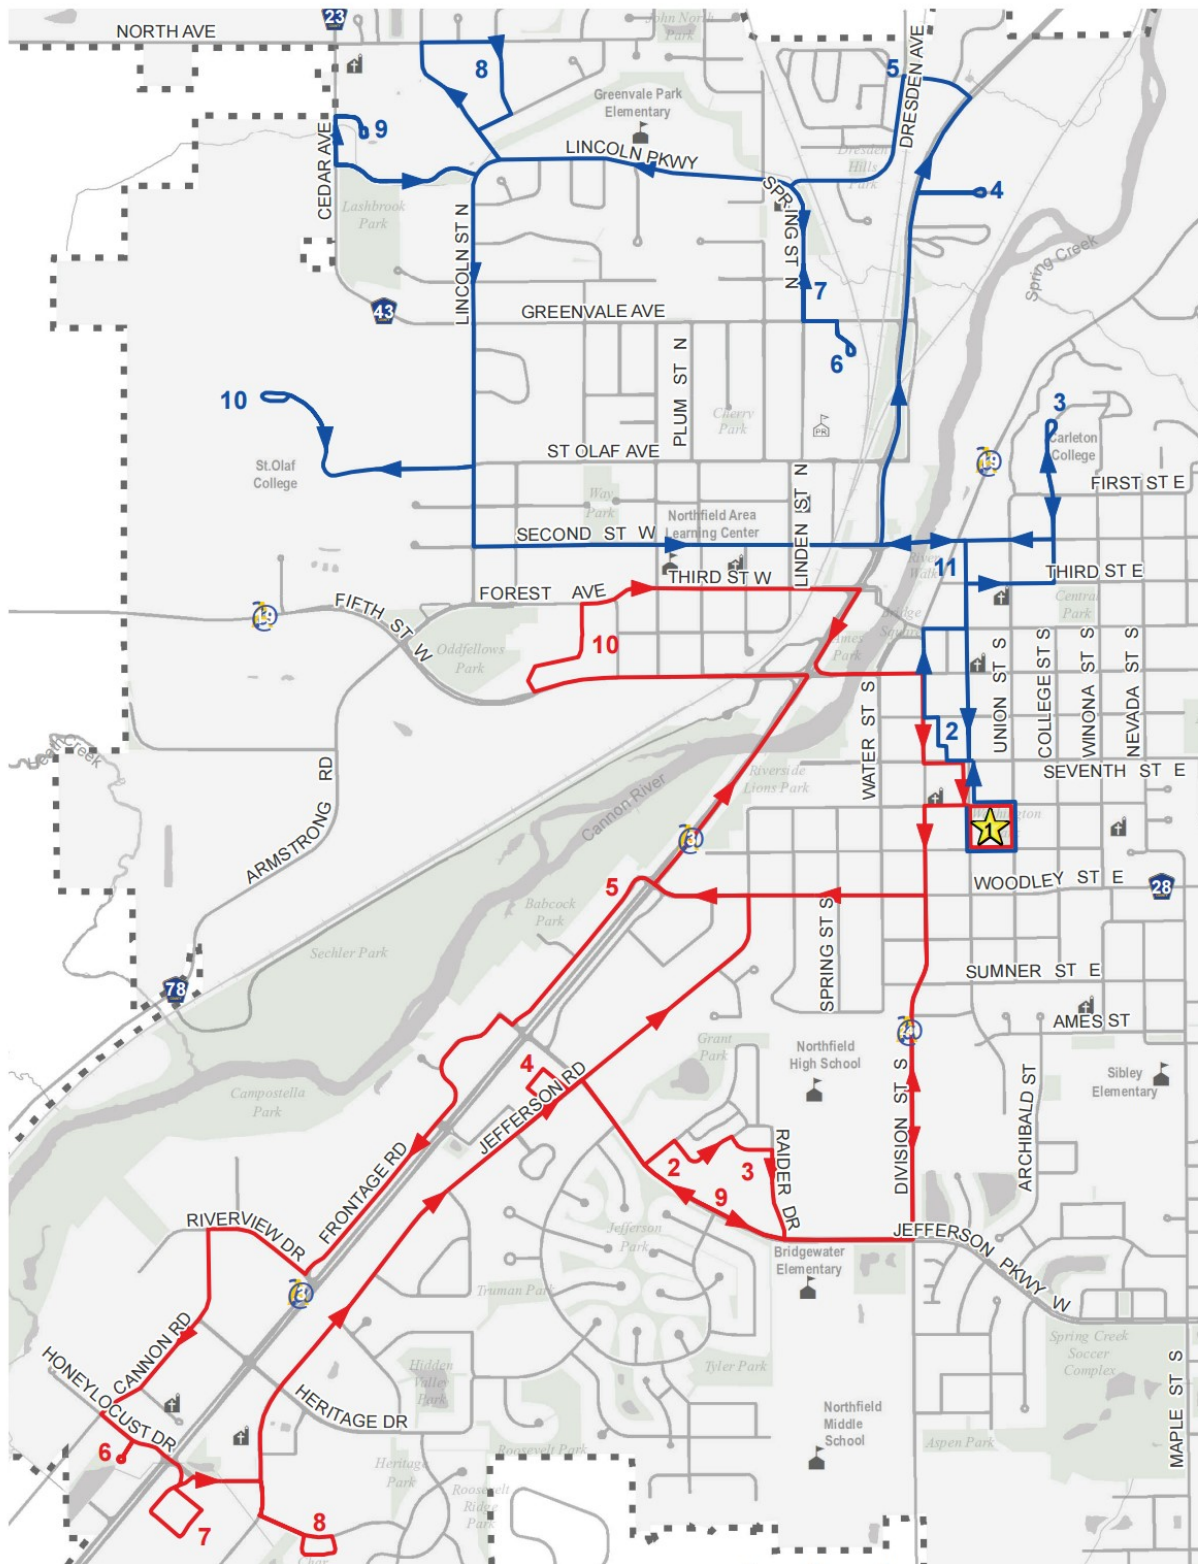

Northfield Blue Route

1. City Hall (Washington)	6:00	6:45	7:30	8:15	9:00	9:45	10:30	11:15	12:00	12:45	1:30	2:15	3:00	3:45	4:30	5:15
2. Family Fare	6:01	6:46	7:31	8:16	9:01	9:46	10:31	11:16	12:01	12:46	1:31	2:16	3:01	3:46	4:31	5:16
3. Carleton College	6:06	6:51	7:36	8:21	9:06	9:51	10:36	11:21	12:06	12:51	1:36	2:21	3:06	3:51	4:36	5:21
4. Northfield Estates	6:10	6:55	7:40	8:25	9:10	9:55	10:40	11:25	12:10	12:55	1:40	2:25	3:10	3:55	4:40	5:25
5. Viking Terrace	6:13	6:58	7:43	8:28	9:13	9:58	10:43	11:28	12:13	12:58	1:43	2:28	3:13	3:58	4:43	5:28
6. Greenvale Apartments	6:16	7:01	7:46	8:31	9:16	10:01	10:46	11:31	12:16	1:01	1:46	2:31	3:16	4:01	4:46	5:31
7. South Oak Apartments	6:18	7:03	7:48	8:33	9:18	10:03	10:48	11:33	12:18	1:03	1:48	2:33	3:18	4:03	4:48	5:33
8. Ensley Apartments	6:21	7:06	7:51	8:36	9:21	10:06	10:51	11:36	12:21	1:06	1:51	2:36	3:21	4:06	4:51	5:36
9. Northfield Manor	6:25	7:10	7:55	8:40	9:25	10:10	10:55	11:40	12:25	1:10	1:55	2:40	3:25	4:10	4:55	5:40
10. St. Olaf College	6:31	7:16	8:01	8:46	9:31	10:16	11:01	11:46	12:31	1:16	2:01	2:46	3:31	4:16	5:01	5:46
11. Library	6:38	7:23	8:08	8:53	9:38	10:23	11:08	11:53	12:38	1:23	2:08	2:53	3:38	4:23	5:08	5:53
1. City Hall (Washington)	6:40	7:25	8:10	8:55	9:40	10:25	11:10	11:55	12:40	1:25	2:10	2:55	3:40	4:25	5:10	5:55

Northfield Red Route

1. City Hall (Washington)	6:00	6:45	7:30	8:15	9:00	9:45	10:30	11:15	12:00	12:45	1:30	2:15	3:00	3:45	4:30	5:15
2. Koester Court (Outbound)	6:04	6:49	7:34	8:19	9:04	9:49	10:34	11:19	12:04	12:49	1:34	2:19	3:04	3:49	4:34	5:19
3. NCRC (Outbound)	6:05	6:50	7:35	8:20	9:05	9:50	10:35	11:20	12:05	12:50	1:35	2:20	3:05	3:50	4:35	5:20
4. Allina Clinic	6:08	6:53	7:38	8:23	9:08	9:53	10:38	11:23	12:08	12:53	1:38	2:23	3:08	3:53	4:38	5:23
5. Culvers	6:11	6:56	7:41	8:26	9:11	9:56	10:41	11:26	12:11	12:56	1:41	2:26	3:11	3:56	4:41	5:26
6. Dollar Tree	-	-	-	8:31	9:16	10:01	10:46	11:31	12:16	1:01	1:46	2:31	3:16	4:01	4:46	5:31
7. Target/Cub Foods	6:19	7:04	7:49	8:34	9:19	10:04	10:49	11:34	12:19	1:04	1:49	2:34	3:19	4:04	4:49	5:34
8. YMCA	6:21	7:06	7:51	8:36	9:21	10:06	10:51	11:36	12:21	1:06	1:51	2:36	3:21	4:06	4:51	5:36
2. Koester Court (Inbound)	6:25	7:10	7:55	8:40	9:25	10:10	-	-	-	-	1:55	2:40	3:25	4:10	4:55	5:40
3. NCRC (Inbound)	6:26	7:11	7:56	8:41	9:26	10:11	-	-	-	-	1:56	2:41	3:26	4:11	4:56	5:41
9. Senior Center	-	-	-	-	-	-	10:56	11:41	12:26	1:11	-	-	-	-	-	-
10. Three Links	-	7:19	8:04	8:49	9:34	10:19	11:04	11:49	12:34	1:19	2:04	2:49	3:34	4:19	5:04	5:49
1. City Hall (Washington)	6:40	7:25	8:10	8:55	9:40	10:25	11:10	11:55	12:40	1:25	2:10	2:55	3:40	4:25	5:10	5:55

Fares

- Single Ride Cash (Route).....$1.25
- Single Ride Cash (Dial-a-Ride).....$1.75

Passes/Tokens

- Monthly Route Pass.....$31-$38
- Student School Route Pass.....$20
- Tokens are available in any quantity
- Passes sold at: City Hall, Cub Foods and Just Foods Co-op