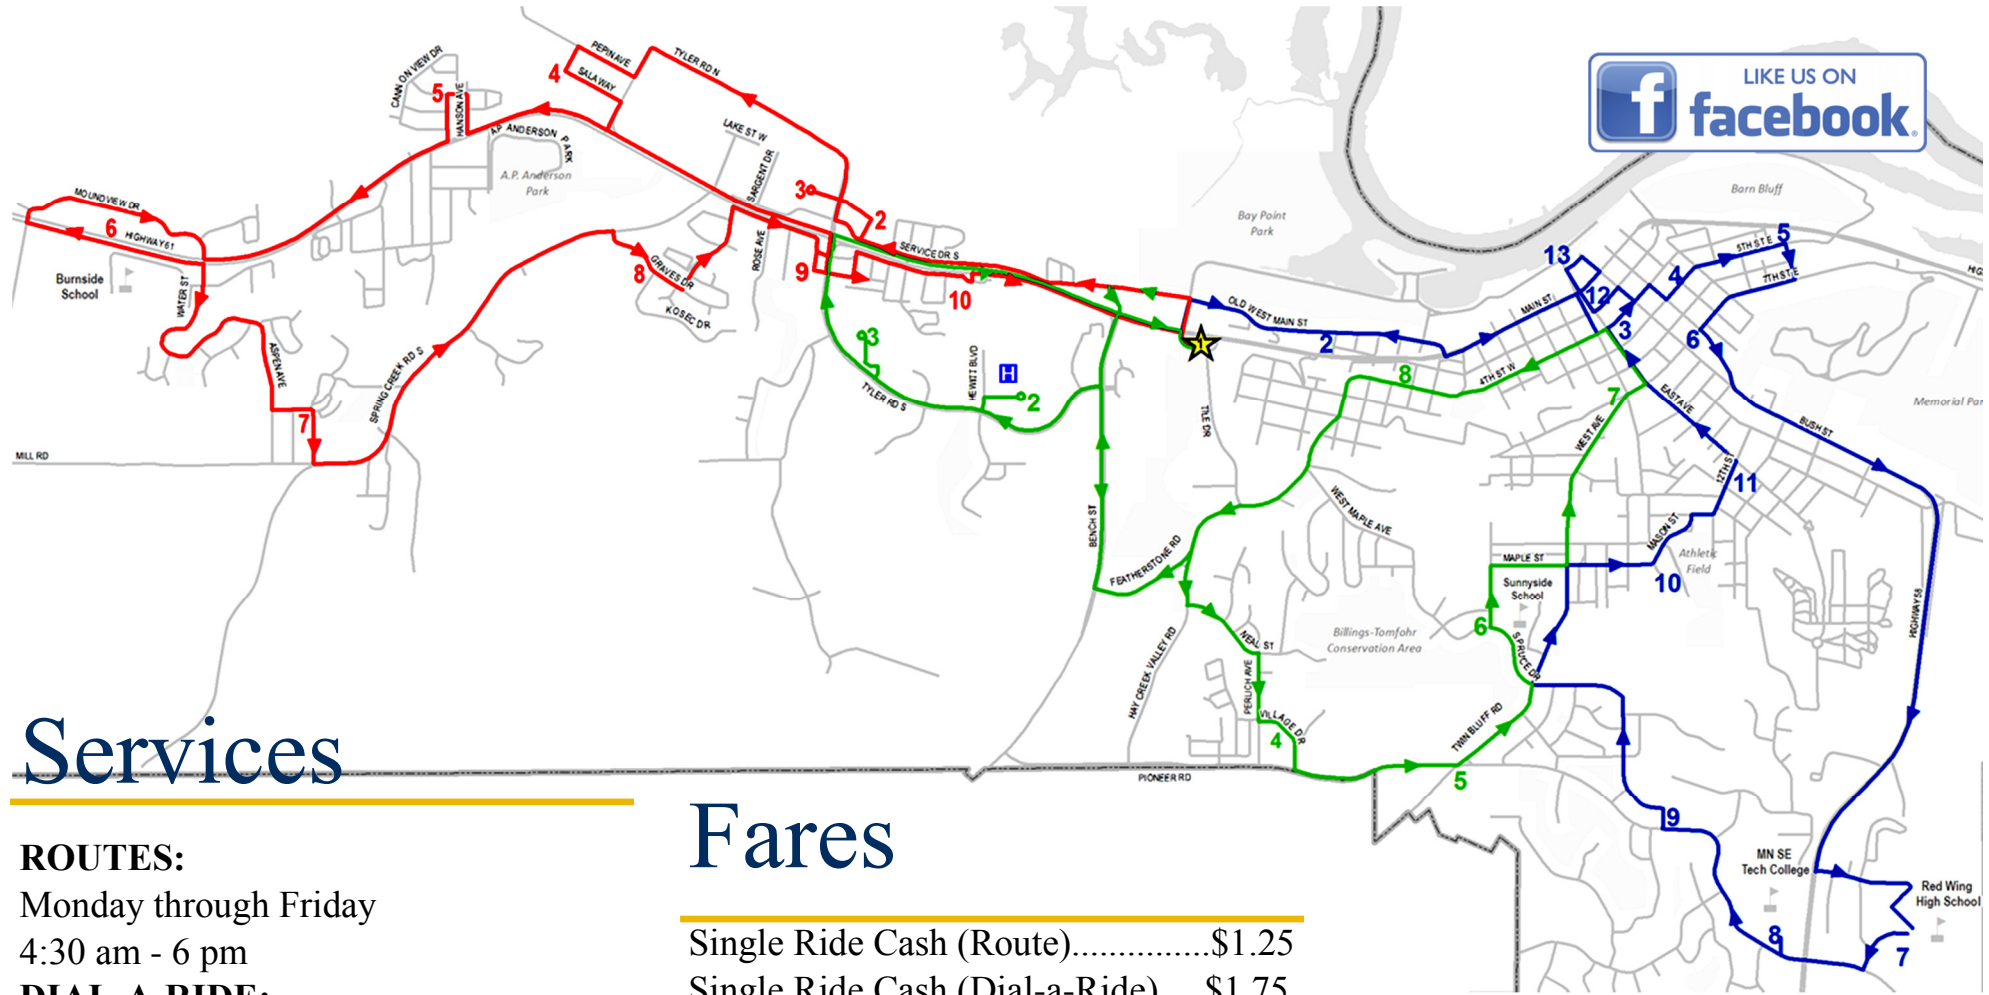

Red Wing Red Route

1. Transfer Station	4:30	5:15	6:00	6:45	7:30	8:15	9:00	9:45	10:30	11:15	12:00	12:45	1:30	2:15	3:00	3:45	4:30	5:15
2. Target (Outbound)	-	-	-	-	-	-	9:03	9:48	10:33	11:18	12:03	12:48	1:33	-	-	4:33	5:18	-
3. JC Penny (Outbound)	-	-	-	6:49	7:34	8:19	9:04	9:49	10:34	11:19	12:04	12:49	1:34	2:19	3:04	3:49	4:34	5:19
4. ProAct (Outbound)	-	-	-	6:51	7:36	8:21	-	-	-	-	-	12:51	-	2:21	3:06	-	-	-
5. Finrud & Wright	4:39	5:24	6:09	6:54	7:39	-	9:09	9:54	10:39	11:24	12:09	12:54	1:39	2:24	3:09	3:54	4:39	5:24
6. BIC	4:41	5:26	6:11	6:56	7:41	8:26	9:11	9:56	10:41	11:26	12:11	12:56	1:41	2:26	3:11	3:56	4:41	5:26
7. Grandview	4:46	5:31	6:16	7:01	7:46	8:31	9:16	10:01	10:46	11:31	12:16	1:01	1:46	2:31	3:16	4:01	4:46	5:31
8. Kosec & Graves	4:50	5:35	6:20	7:05	7:50	8:35	9:20	10:05	10:50	11:35	12:20	1:05	1:50	2:35	3:20	4:05	4:50	5:35
9. Econo West	4:55	5:40	6:25	7:10	7:55	8:40	9:25	10:10	10:55	11:40	12:25	1:10	1:55	2:40	3:25	4:10	4:55	5:40
4. ProAct (Inbound)	-	-	-	-	-	-	10:14	-	-	11:44	-	1:14	1:59	2:44	-	-	-	-
2. Target (Inbound)	-	-	-	-	-	-	9:28	-	10:58	-	12:28	-	-	-	-	-	4:58	5:43
3. JC Penny (Inbound)	4:59	5:44	6:29	7:14	7:59	8:44	9:29	-	10:59	-	12:29	-	-	-	3:29	4:14	4:59	5:44
10. Merchants Bank	5:04	5:49	6:34	7:19	8:04	8:49	9:34	10:21	11:04	11:51	12:34	1:21	2:06	2:51	3:34	4:19	5:04	5:49
1. Transfer Station	5:10	5:55	6:40	7:25	8:10	8:55	9:40	10:25	11:10	11:55	12:40	1:25	2:10	2:55	3:40	4:25	5:10	5:55

Services

ROUTES:
 Monday through Friday
 4:30 am - 6 pm

DIAL-A-RIDE:
 Monday through Friday
 6 am - 9 pm

Saturday & Sunday
 7 am - 5 pm

DISPATCH:
 Monday through Friday
 4:30 am - 9 pm

Saturday
 7 am - 4:30 pm